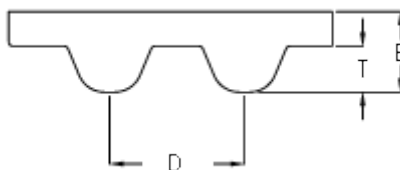

Data Sheet

Article number: 602932750619

Description: Gates timing belt POWERGRIP®
GTX 1610 14MX 115

Measures

D (Pitch)	= 14
Height B mm	= 10
Height T mm	= 6
Length	= 1610
Number of teeth	= 115
Type	= 1610 14MX 115
Width	= 115